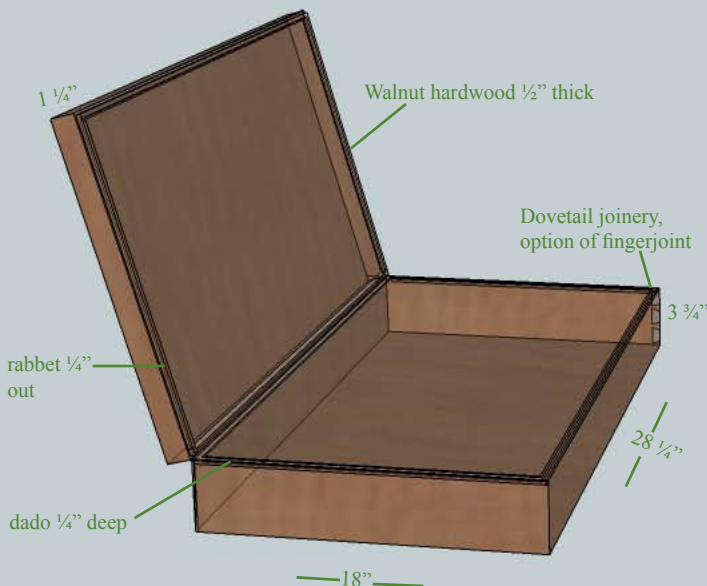

How Can You Help?

We need 15 boxes and are asking volunteers to construct 1-2 boxes each. We provide all materials, construction drawings/specifications, and hardware. Boxes must be completed by June 30, 2011.

Interested? Please contact:
Adrienne Sharigian
Frederick Law Olmsted
National Historic Site
99 Warren St. Brookline, MA 02445
phone 617-566-1689 x207
Adrienne_sharigian@nps.gov
www.nps.gov/frla

MATERIALS LIST (ALL PROVIDED)

Material	Qty	External Dimensions
Walnut Hardwood	4	3/4" x 4 1/2" x 5"
Walnut Hardwood	2	3/4" x 5 1/2" x 5"
Stop Hinges	2	1 1/4" x 1"
Corner covers	8	1 1/4" x 1 1/4" x 1/2"
Handle	1	5/16", 1 7/8" x 10"
Latches	2	3/8" x 1 1/4"
Wood Glue, Spray Shellac, Sand Paper also included